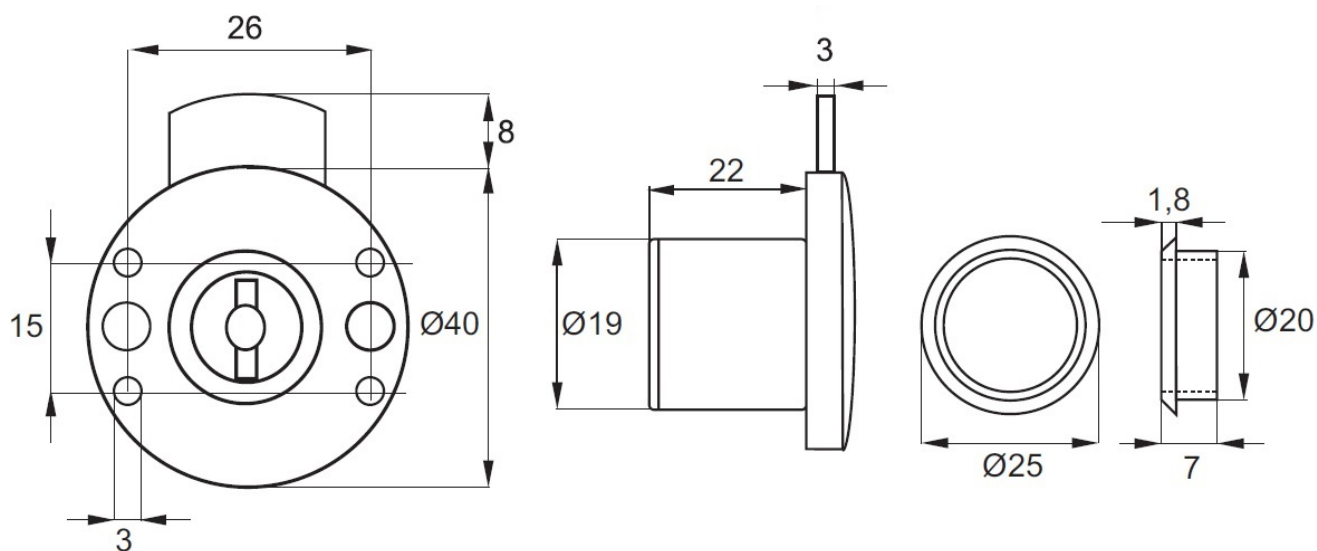

PRODUCT SHEET

Description:

Rim Lock 853N, $\varnothing 19 \times 22$ mm, Drawer, NPL, KA D20, CK SISO, With 4 NPL Screws

Item number:

14.01.271-5

Units	Box	Carton	HS Code	Barcode
Pcs.	12	240	8301300000	
				5704866456821